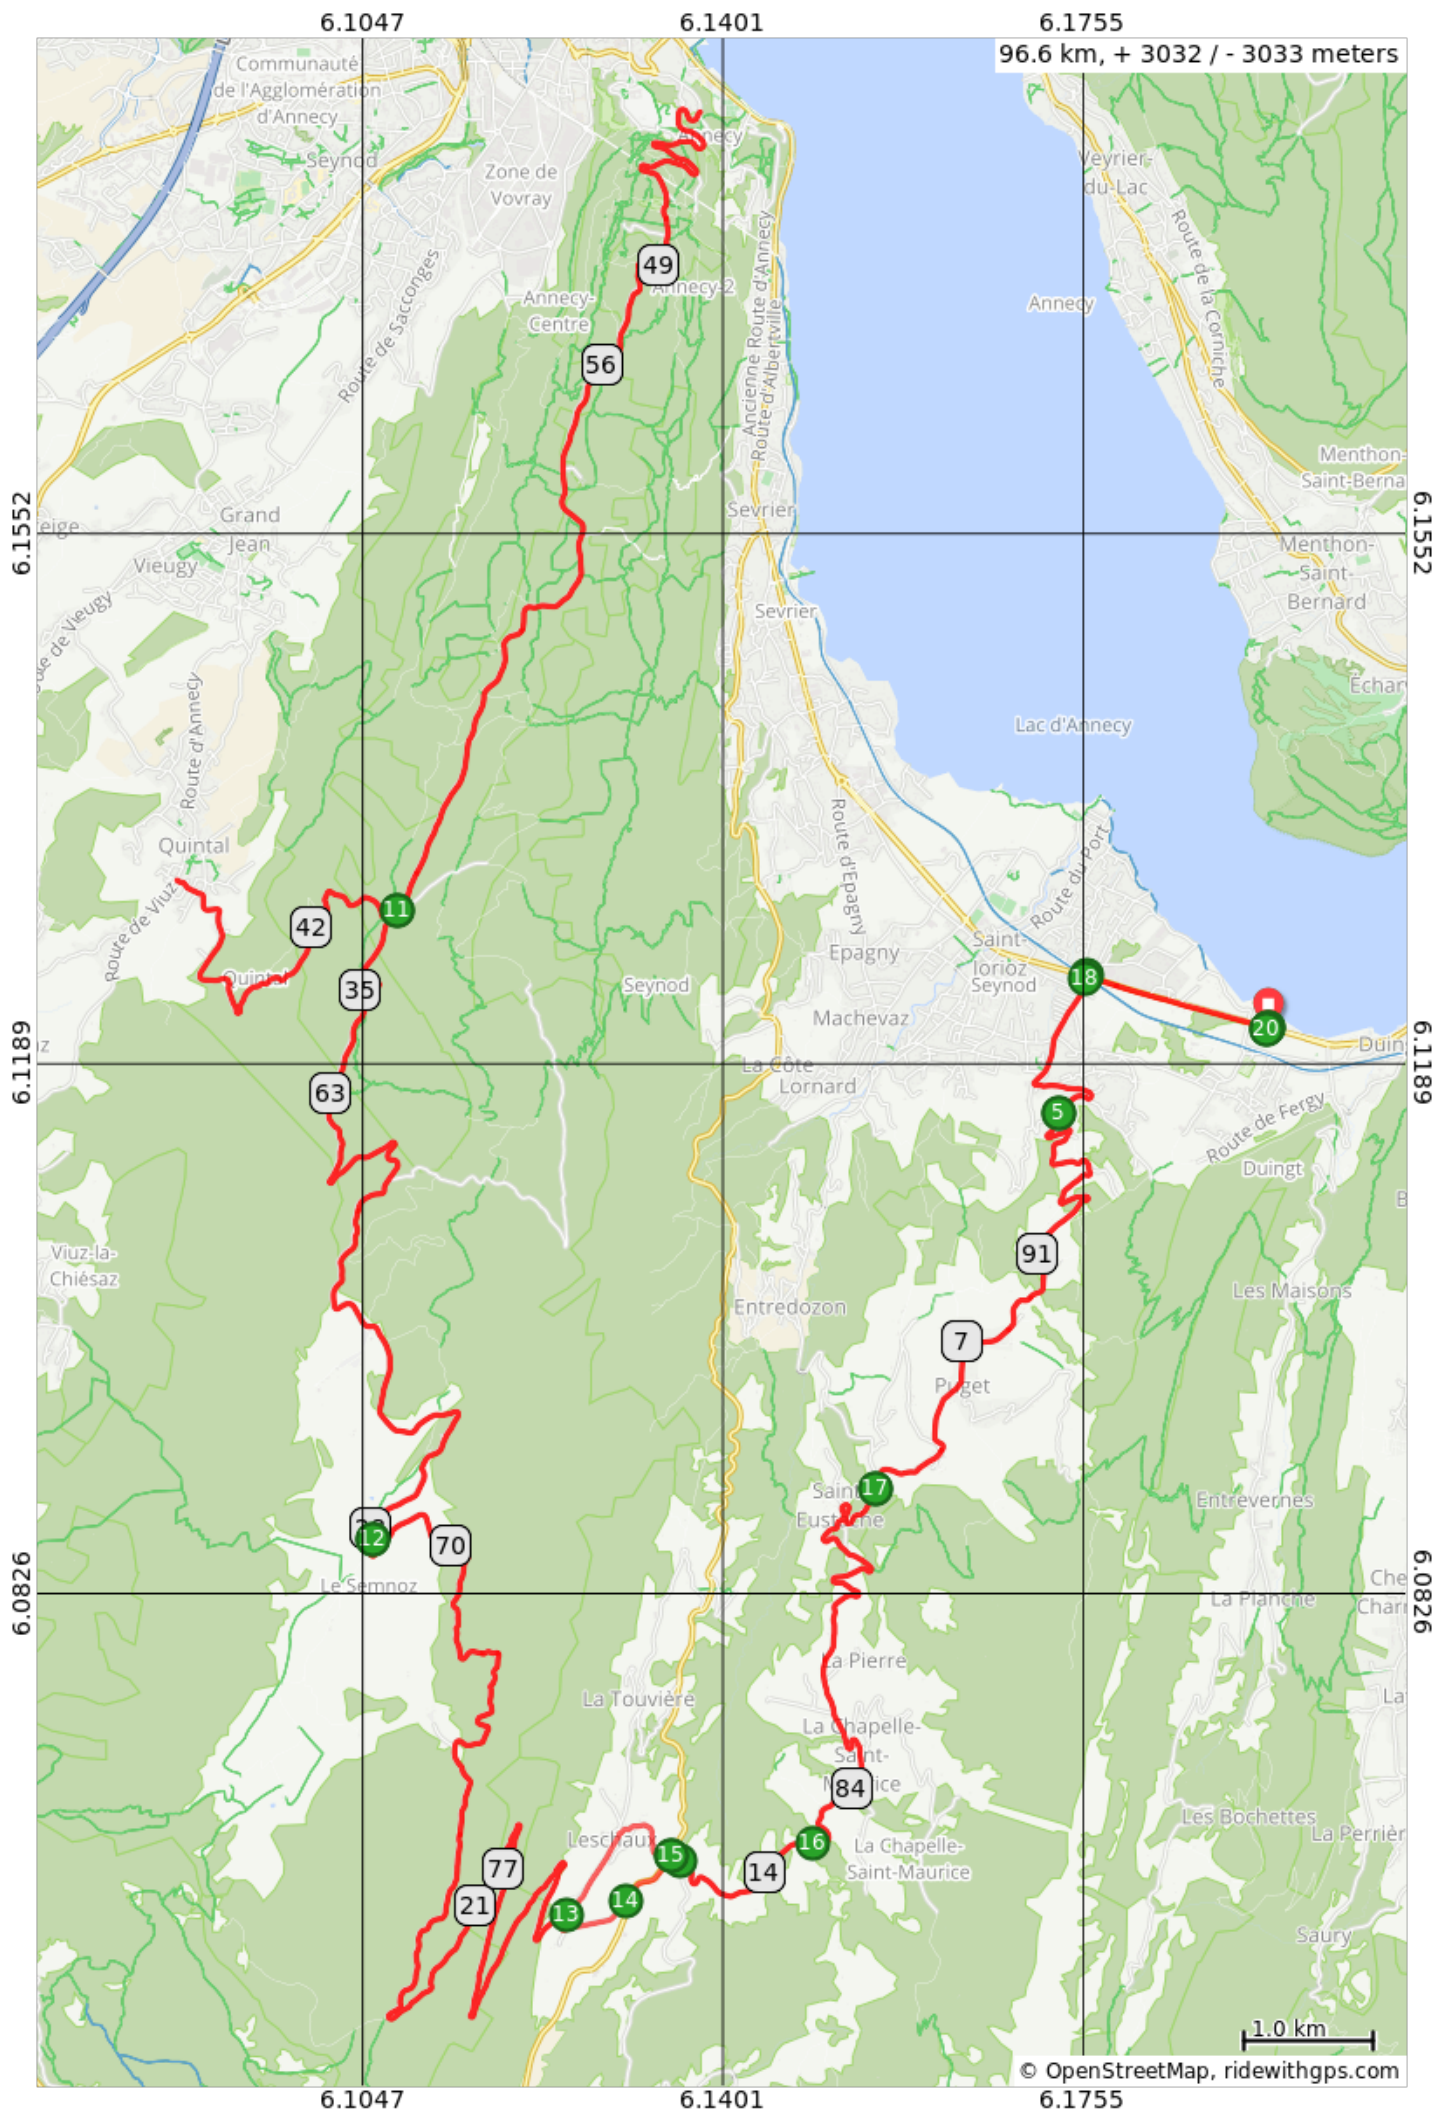

France - Day 7 Semnoz x 3

France - Day 7 Semnoz x 3

Dist	Type	Note	Next
0.0		Start of route	0.0
0.0		Left onto Route d'Annecy/D1508	1.4
1.5		At the roundabout, 3rd exit onto Route du Berlet/D10B	1.8
3.2		Left	0.1
3.3		Left onto Route de la Magne/D10B	5.6
8.9		Left onto D10	6.0
14.9		Continue onto Col de Leschaux/D10B	0.1
15.0		Continue onto D110	12.9
27.9		Continue onto D41	8.1
36.0		Left onto D241	7.0
43.0		Left onto D41	25.9
69.0		Continue onto D110	11.6
80.5		Right	0.7
81.2		Left onto D912	0.5
81.7		Right onto Col de Leschaux/D10B	1.5
83.3		Continue onto D10	4.6
87.8		Right onto D10B	7.3

87.8 kilometers. +3003/-2744 meters

Dist	Type	Note	Next
95.2		At the roundabout, 1st exit onto Route d'Albertville/D1508	1.4
96.6		Right	0.0
96.6		End of route	0.0

8.8 kilometers. +1/-10 meters