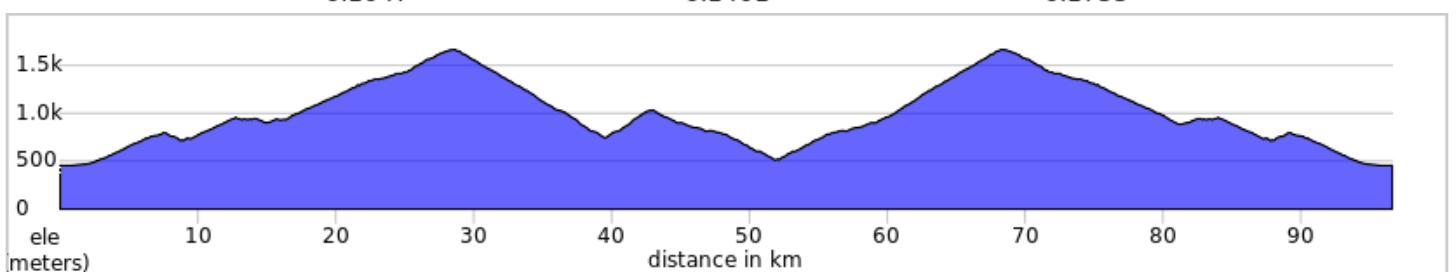

France - Day 7 Semnoz x 3

France - Day 7 Semnoz x 3

Dist	Type	Note	Next
0.0		Start of route	0.0
0.0		Left onto Route d'Annecy/D1508	1.4
1.5		At the roundabout, 3rd exit onto Route du Berlet/D10B	1.8
3.2		Left	0.1
3.3		Left onto Route de la Magne/D10B	5.6
8.9		Left onto D10	6.0
14.9		Continue onto Col de Leschaux/D10B	0.1
15.0		Continue onto D110	12.9
27.9		Continue onto D41	8.1
36.0		Left onto D241	7.0
43.0		Left onto D41	25.9
69.0		Continue onto D110	11.6
80.5		Right	0.7
81.2		Left onto D912	0.5
81.7		Right onto Col de Leschaux/D10B	1.5
83.3		Continue onto D10	4.6
87.8		Right onto D10B	7.3

87.8 kilometers. +3003/-2744 meters

Dist	Type	Note	Next
95.2		At the roundabout, 1st exit onto Route d'Albertville/D1508	1.4
96.6		Right	0.0
96.6		End of route	0.0

8.8 kilometers. +1/-10 meters